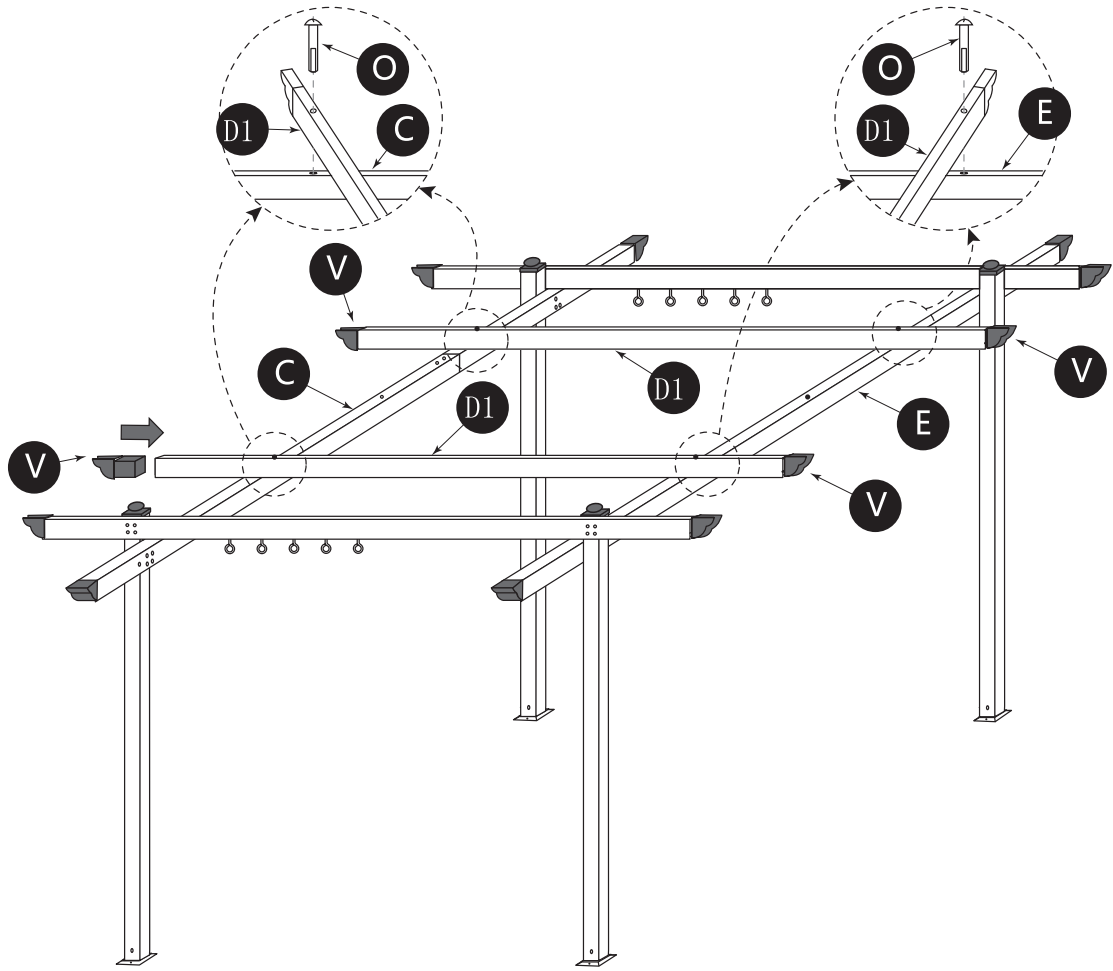

SUNRISE

OUTDOOR FURNITURE & MORE *2454

A		2 pcs
B		2 pcs
C		1 pc
D		1 pc
D1		2 pcs
E		1 pc
F		2 pcs
G		1 pc
H		5 pcs

I		1 pc
L		4 pcs
M		10 pcs
N		1 pc
O	 M6×75	6 pcs
P	 M6×45	32 pcs
R	 M6×12	14 pcs

S		1 pc
T		1 pc
U		1 pc
V		14 pcs
W		4 pcs
X	 M6×30	2 pcs
Y		4 pcs
Z		8 pcs

4

5

6

7