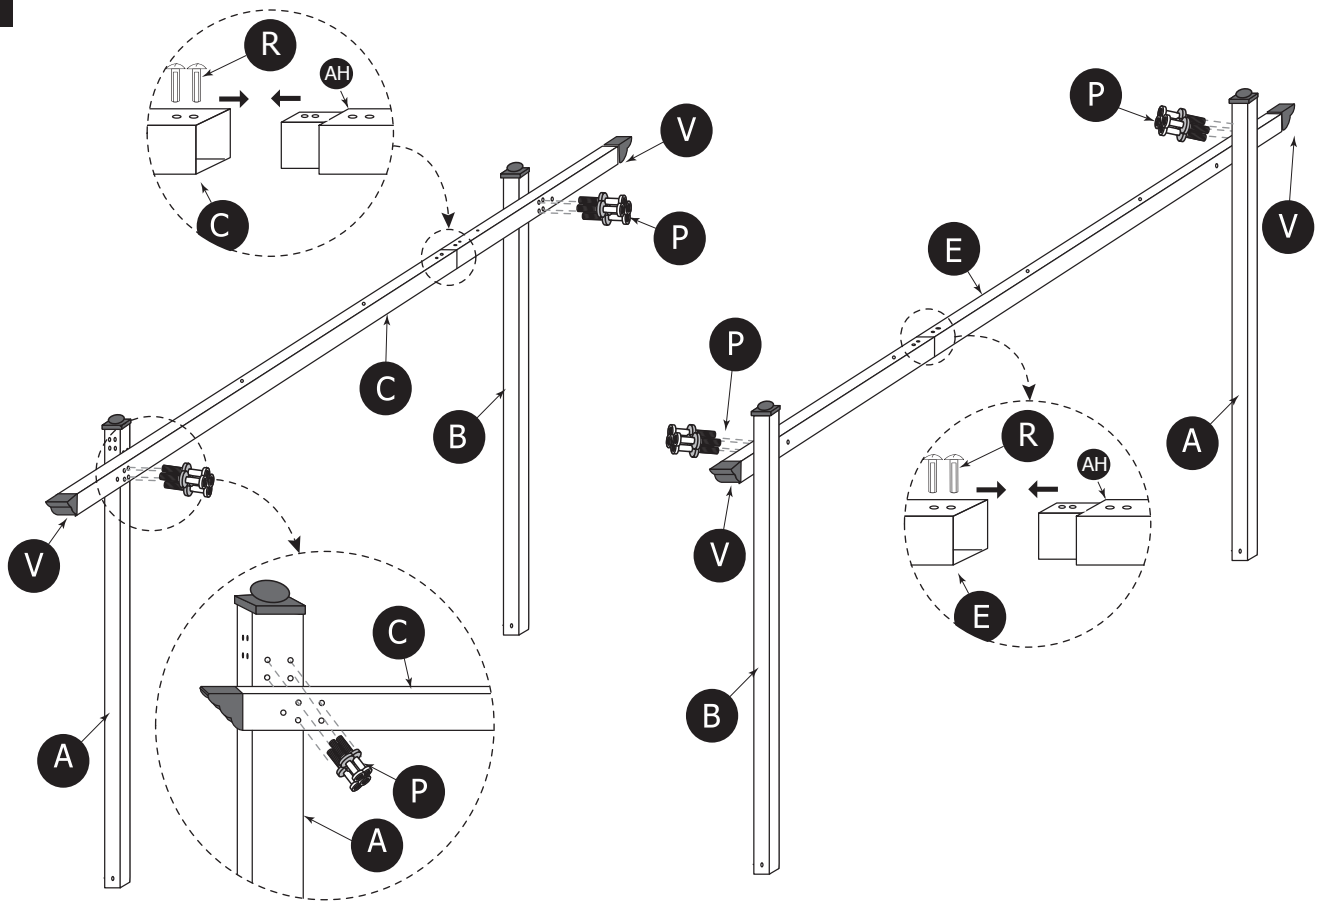

SUNRISE

OUTDOOR FURNITURE & MORE *2454

A		2 pcs
B		2 pcs
C		1 pc
D		1 pc
D1		2 pcs
E		1 pc
F		2 pcs
G		1 pc
H		5 pcs

I		1 pc
L		4 pcs
M		10 pcs
N		1 pc
O	 M6×75	6 pcs
P	 M6×45	32 pcs
R	 M6×12	14 pcs

S		1 pc
T		1 pc
U		1 pc
V		14 pcs
W		4 pcs
X	 M6×30	2 pcs
Y		4 pcs
Z		8 pcs

4

5

6

7